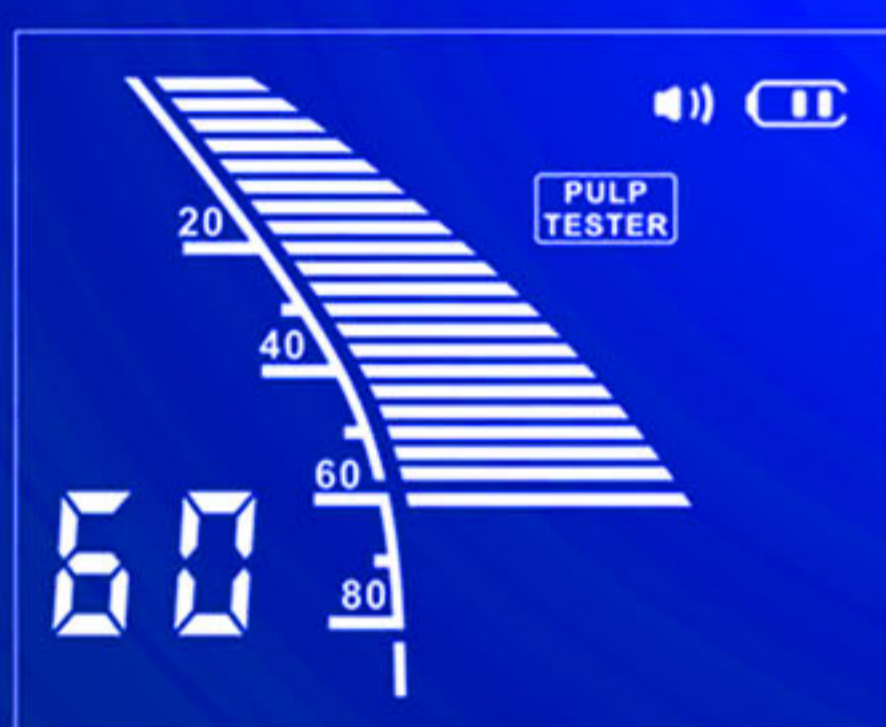

Technical data:

Adaptor voltage: AC100-240V,50-60HZ

Battery:7.4V/1000mAh chargeable Li-ion battery

Charge time: 3 hours

Display: color LCD Screen, buzzer

Two working modes:

Apex locator mode

Pulp tester mode

Accessories:

Feature:

- 1.Root canal apex finder and pulp vital measurement;
- 2.Color LCD screen display and can adjust the angle you need;
- 3.Multi-frequency design, exact accurate;
- 4.accurate current-stabilized generate technology
- 5.Self-test function in apex locator;
- 6.The narrow zone of the apex can be adjust if the doctor need;
- 7.Sound prompt for the apex in the narrow zone of the pulp vital;
- 8.Rechargeable Li-ion battery and charger